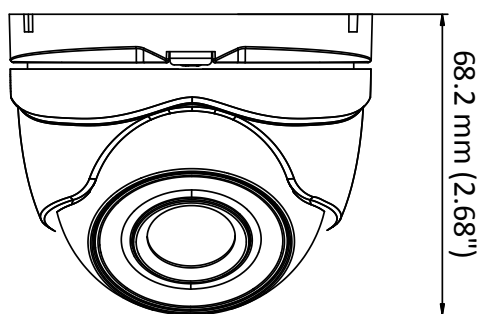

Order Model

DS-2CE76D3T-ITMF

Dimension