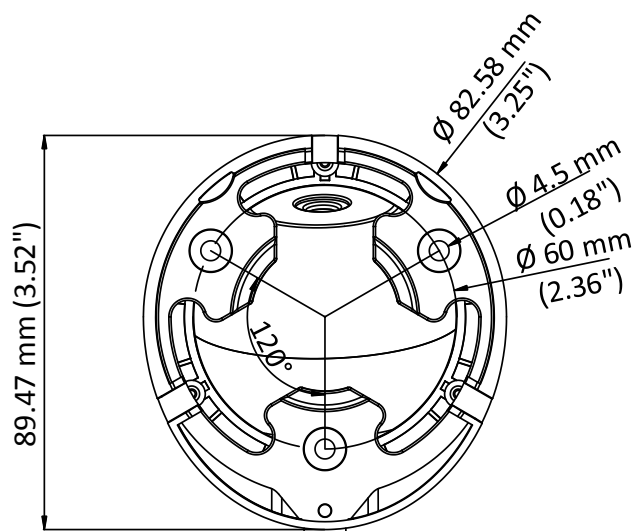

DS-2CE76D3T-ITMF 2 MP EXIR Turret Camera

Key Features

- 2 MP high-performance CMOS
- Ultra low light
- 1920 × 1080 resolution
- 2.8 mm, 3.6 mm, 6 mm fixed lens
- EXIR 2.0, smart IR, up to 30 m IR distance
- OSD menu, 3D DNR, 120 dB true WDR, day/night switch
- 4 in 1 video output (switchable TVI/AHD/CVI/CVBS)
- IP67
- Up the coax (HIKVISION-C)

Specifications

Camera	
Image Sensor	2.0 megapixel progressive scan CMOS
Signal System	PAL/NTSC
Video Frame Rate	PAL: 1080p@25fps NTSC: 1080p@30fps
Resolution	1920 (H) x1080 (V)
Min. Illumination	0.005 Lux@(F1.2, AGC ON), 0 Lux with IR
Shutter Time	PAL: 1/25 s to 1/50, 000 s NTSC: 1/30 s to 1/50, 000 s
Lens	2.8 mm, 3.6 mm, 6 mm
Horizontal Field of View	106° (2.8 mm), 82° (3.6 mm), 51° (6 mm)
Lens Mount	M12
Day & Night	IR cut filter
Angle Adjustment	Pan: 0° to 360°, Tilt: 0° to 75°, Rotation: 0° to 360°
Synchronization	Internal synchronization
WDR (Wide Dynamic Range)	≥ 120 dB
Menu	
AGC	High/Medium/Low
D/N Mode	Auto/Color/BW (Black and White)
Image Mode	STD/HIGH-SAT
BLC (Backlight Compensation)	Yes
WDR	Yes
3D DNR	Level 1 to 9
Language	English
Functions	Brightness, Sharpness, 3D DNR, Mirror, Smart IR
Interface	
Video Output	1 HD analog output
Switch Button	TVI/AHD/CVI/CVBS
General	
Operating Conditions	-40 °C to 60 °C (-40 °F to 140 °F), Humidity: 90% or less (non-condensation)
Power Supply	12 VDC ±25%
Power Consumption	Max. 4.6 W
Protection Level	IP67
Material	Metal
IR Range	Up to 30 m
Dimensions	89.47 mm × 68.2 mm (3.52" × 2.68")
Weight	Approx. 240 g (0.53 lb.)

Order Model

DS-2CE76D3T-ITMF

Dimension

Accessory

DS-1272ZJ-110-TRS
Wall Mount

DS-1275ZJ-SUS
Vertical Pole Mount

DS-1276ZJ-SUS
Corner Mount

DS-1280ZJ-XS
Junction Box